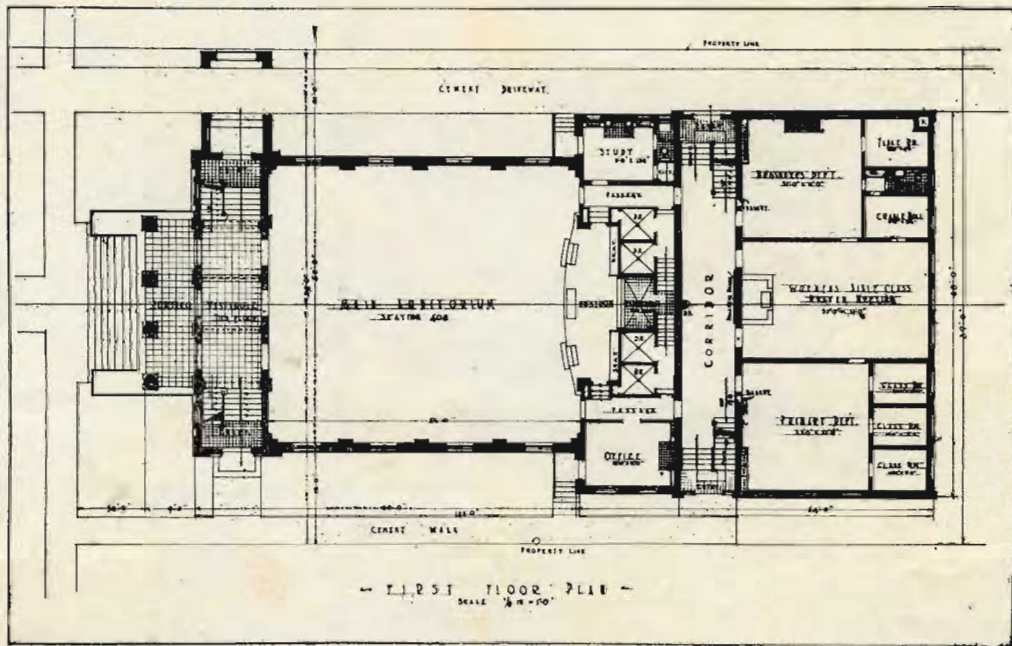

ARCHITECT, J. HOWARD HICKS, ERIE, PA.

PROPOSED NEW EDIFICE
OF
THE FIRST BAPTIST CHURCH
WARREN, PA.

BALCONY FLOOR PLAN
 SCALE 1/8" = 1'-0"