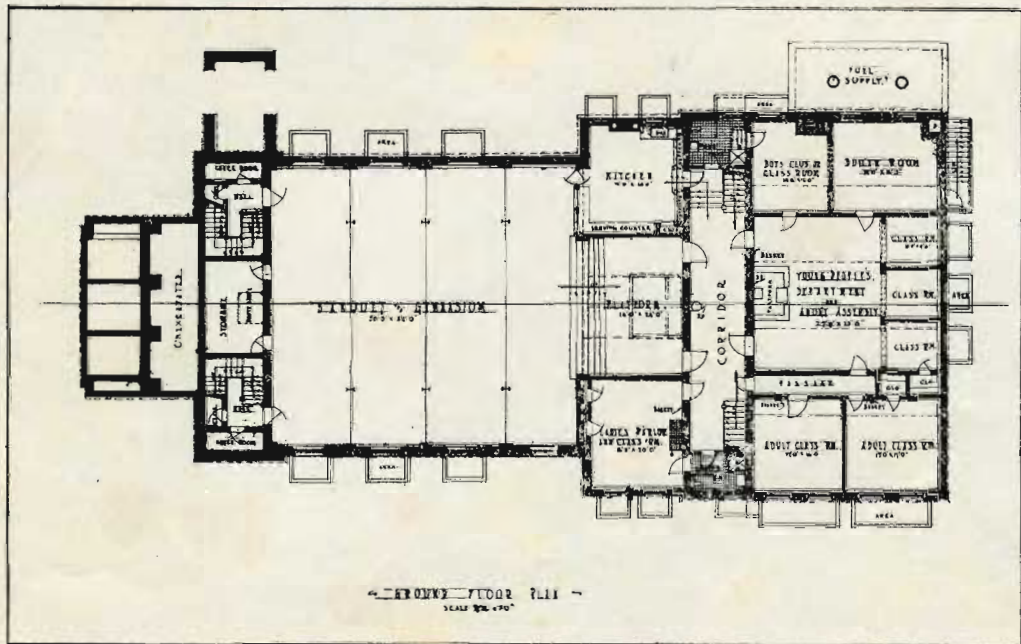

ARCHITECT, J. HOWARD HICKS, ERIE, PA.

PROPOSED NEW EDIFICE
OF
THE FIRST BAPTIST CHURCH
WARREN, PA.

BALCONY FLOOR PLAN
 SCALE 1/8" = 1'-0"